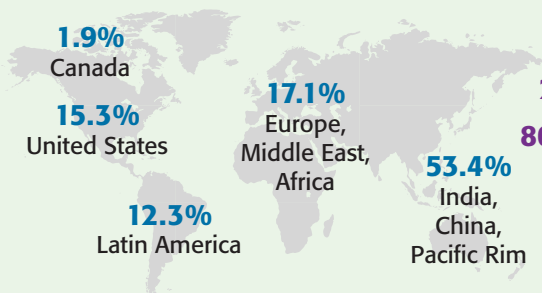

IEEE WIE Membership by Regions

20,000+ IEEE WIE Members
800+ IEEE WIE Affinity Groups
100+ Countries