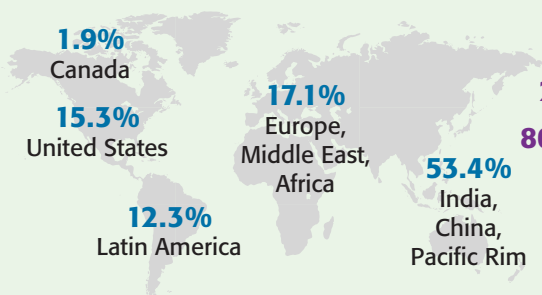

IEEE WIE Membership by Regions

20,000+ IEEE WIE Members
800+ IEEE WIE Affinity Groups
100+ Countries